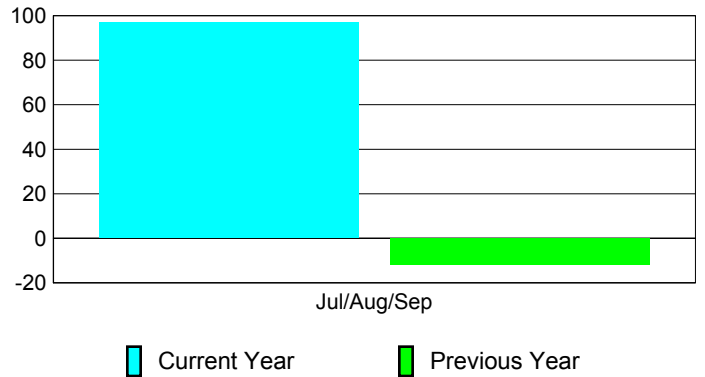

Comparison of Membership Gain/Loss

Current Year Compared to the Previous Year