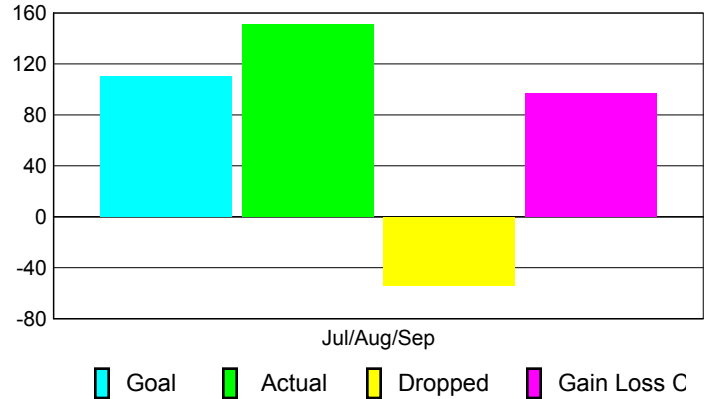

Membership Results 2010-2011

Goal, New, Dropped, Gain/Loss