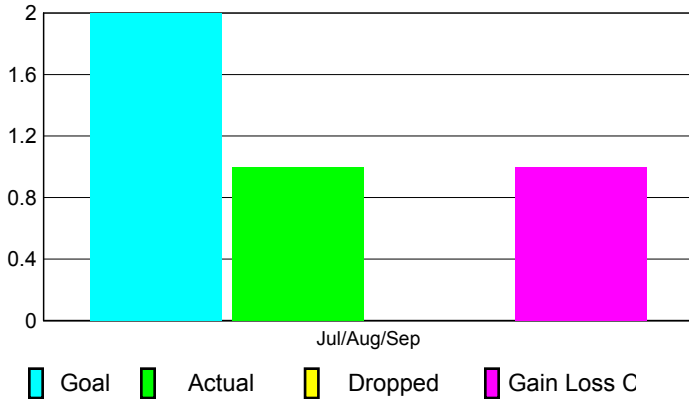

2010-2011 GMT Reports for District (or Undistricted) **District 322 A**

GMT: SANGEETA JATIA

Location: INDIA

GMT CA: 6

CLUBS

Club Results
2010-2011

Clubs
2009-2010

Month	New Club Goal	Actual New Clubs	Actual Dropped Clubs	Gain/Loss of Clubs	Gain/Loss of Clubs
Jul/Aug/Sep	2	1	0	1	1
Totals	2	1	0	1	1

Club Results 2010-2011

Goal, New, Dropped, Gain/Loss

Comparison of Club Gain/Loss

Current Year Compared to the Previous Year

YTD Status Quo Clubs 2010-2011

Status Quo Clubs Compared to Status Quo Members

MEMBERSHIP