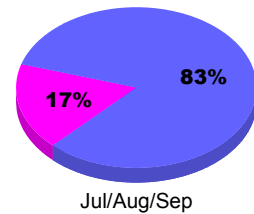

Membership Results
2010-2011

Membership
2009-2010

Month	Net Memb Goal	Actual New Memb	Actual Dropped Memb	Gain/Loss of Memb	Gain/Loss of Memb
Jul/Aug/Sep	110	151	-54	97	-12
Totals	110	151	-54	97	-12

Membership Results 2010-2011

Goal, New, Dropped, Gain/Loss

Comparison of Membership Gain/Loss

Current Year Compared to the Previous Year

Gender Comparison 2010-2011

■ Male ■ Female